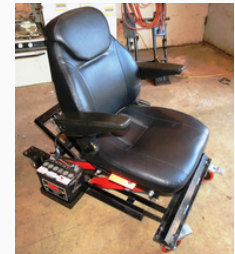

cattlecams.com

\$2,000+

Other options available on Amazon

Squeeze Chute

Chute functions and controls can be customized to meet individuals needs

priefert.com

\$3,500+

Poultry Hawk

Remote-controlled trolley system for chicken house

innovativepoultryproducts.com/trolley-system.html

\$1,500-3,000+

Lift Creeper

Works on projects close to the floor; rises to sitting or standing positions