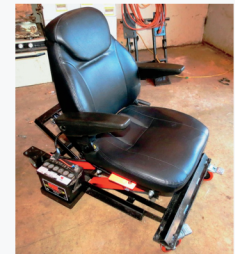

Lift Creeper

Works on projects close to
the floor; rises to sitting or
standing positions
disabilityworkconsulting.com
Contact for pricing