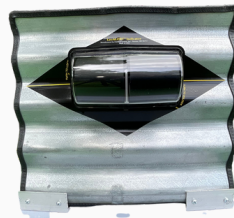

LevALERT Grain Level Indicator

view grain bin levels while remaining on the ground; pressure of grain indicates level
levalert.com

levalert.com

$150/each (3 recommended)